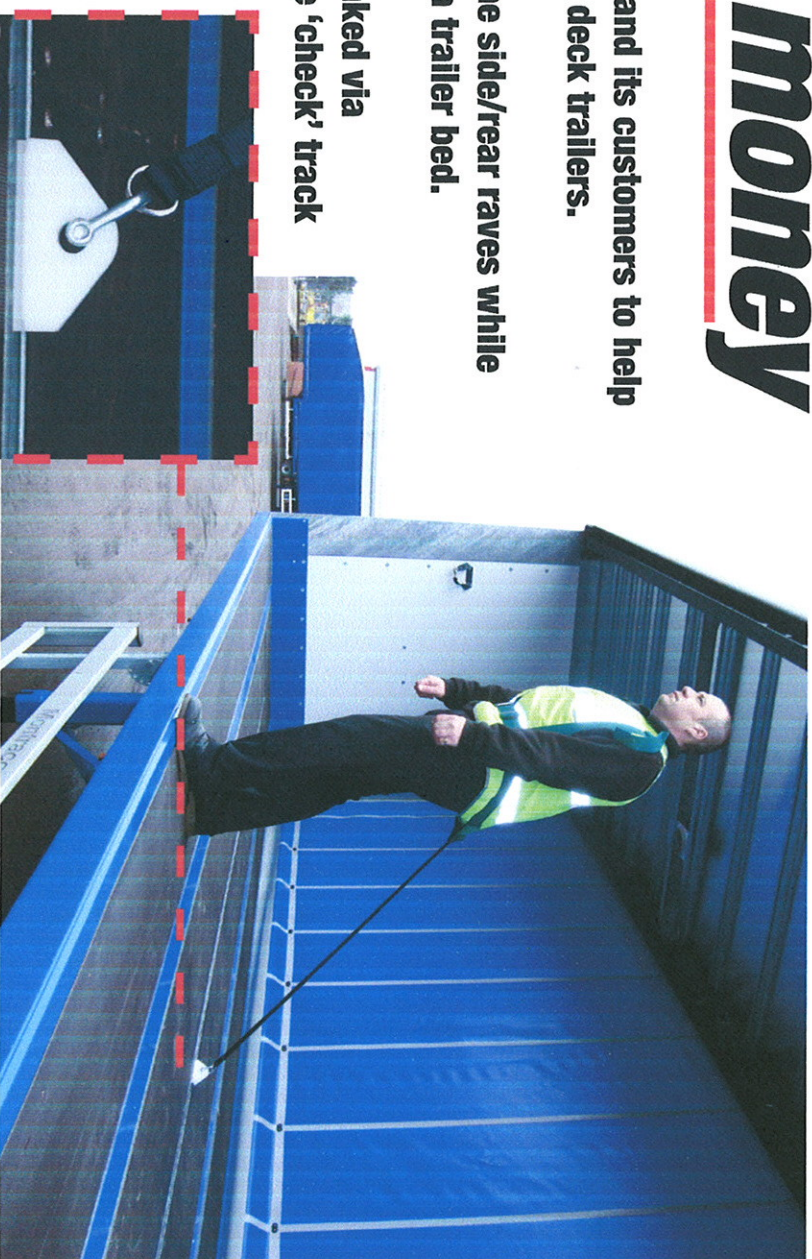

Fallicheck - helping to reduce accidents, **saving you money**

Fallicheck - developed jointly by Montracon and its customers to help stem the alarming number of falls from open deck trailers.

Fallicheck - checks operator movement at the side/rear raves while allowing freedom to move along and across a trailer bed.

Fallicheck - includes an operator harness linked via a clip on strap to a nylon slider set within the 'check' track that runs along the centre of the trailer.

Fallicheck - primarily for curtainsiders and flat platforms.

Fallicheck - available for retrofit in Montracon approved workshops.

▶ Nylon slider links operator to 'check' track

▶ Checks operator movement at the side/rear raves

Montracon

the trailer for road transport